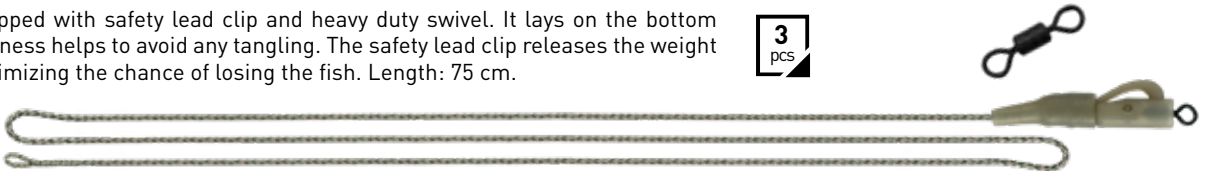

LEADCORE LEAD CLIP RIG • CZ 5140

Lead core rig equipped with safety lead clip and heavy duty swivel. It lays on the bottom nicely while its stiffness helps to avoid any tangling. The safety lead clip releases the weight in case it jams minimizing the chance of losing the fish. Length: 75 cm.

3 pcs