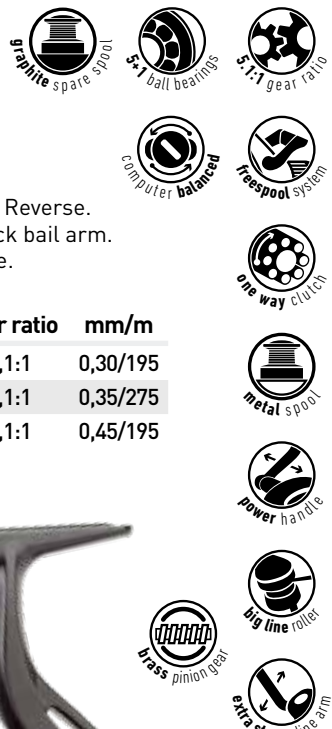

BLACK GHOST BBC

- Aluminium spool.
- Graphite spare spool.
- 5+1 bearings.
- Super strong drive gear.
- Solid graphite material.
- Computer balanced rotor.
- One way clutch / Instant Anti Reverse.
- Anti-twist line roller with thick bail arm.
- Aluminium die-casted handle.

code	model	weight	gear ratio	mm/m
CZ 0320	4000BBC	335 g	5,1:1	0,30/195
CZ 0337	5000BBC	439 g	5,1:1	0,35/275
CZ 0344	6000BBC	453 g	5,1:1	0,45/195

SCIROCCO BBC

- 5+1 bearings. 5.2:1 gear ratio.
- Super strong drive gear.
- Solid graphite material.
- Computer balanced rotor.
- One way clutch / Instant anti reverse.
- Anti-twist line roller with thick bail arm.
- CNC handle with soft rubber knob.
- Left/right exchangeable handle.
- Aluminium spool, graphite spare spool.

code	model	weight	gear ratio	mm/m
CZ 5386	4000BBC	255 g	5,2:1	0,25/210
CZ 5393	5000BBC	355 g	5,2:1	0,20/265
CZ 5409	6000BBC	436 g	5,2:1	0,30/220