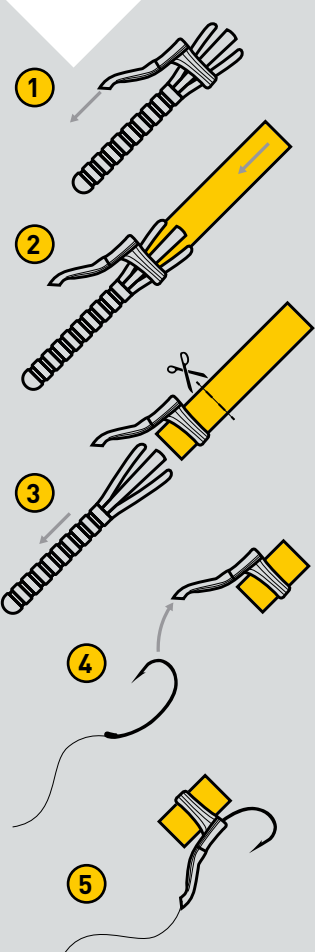

**CZ 7984  
BAIT SCREW WITH SWIVEL**

Size: 12 mm.

6 pcs

**CZ 4496  
ELEMENTS POP UP PEGS WITH OVAL RING**

- Color: black.
- Size: 12 mm.

10 pcs

- | size          | code    |
|---------------|---------|
| small/ 14 mm  | CZ 8771 |
| large/ 24 mm  | CZ 8788 |
| double/ 36 mm | CZ 8795 |