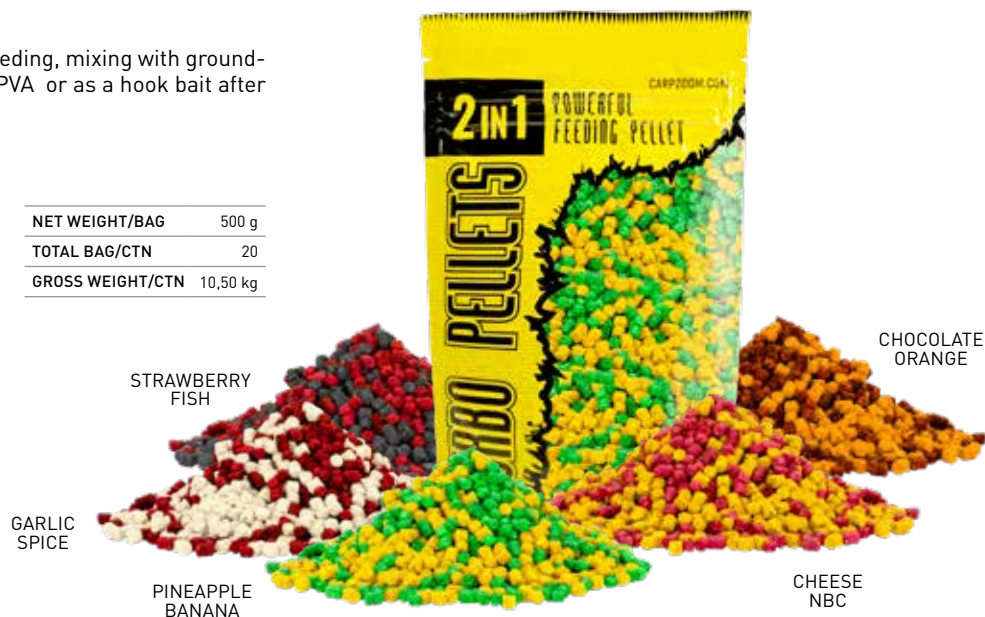

2 IN 1 TURBO PELLETS

Fast dissolving pellet perfect for loose feeding, mixing with ground-bait, can be used in a feeding basket or PVA or as a hook bait after drilling it.

flavour	3 mm	6 mm
chocolate-orange	CZ 4822	CZ 4877
cheese-NBC	CZ 4839	CZ 4884
strawberry-fish	CZ 4846	CZ 4891
pineapple-banana	CZ 4853	CZ 4907
spice-garlic	CZ 4860	CZ 4914

NET WEIGHT/BAG	500 g
TOTAL BAG/CTN	20
GROSS WEIGHT/CTN	10,50 kg