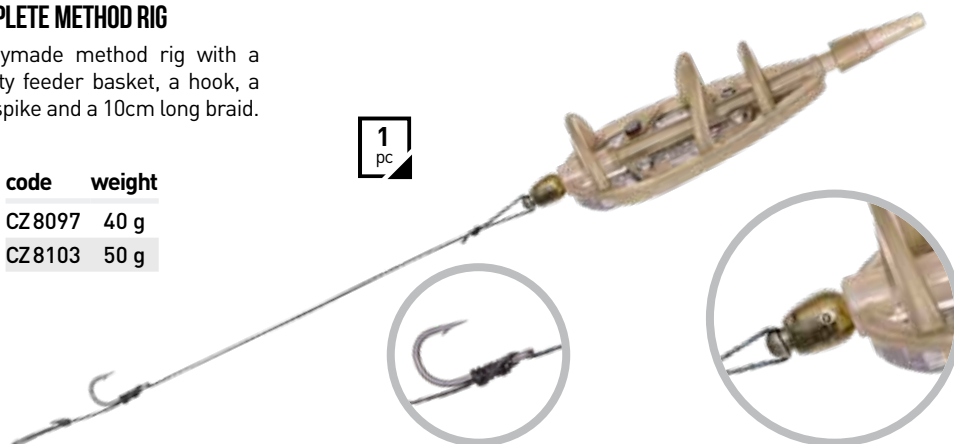

### COMPLETE METHOD RIG

Readymade method rig with a quality feeder basket, a hook, a bait spike and a 10cm long braid.

**code weight**

CZ 8097	40 g
CZ 8103	50 g