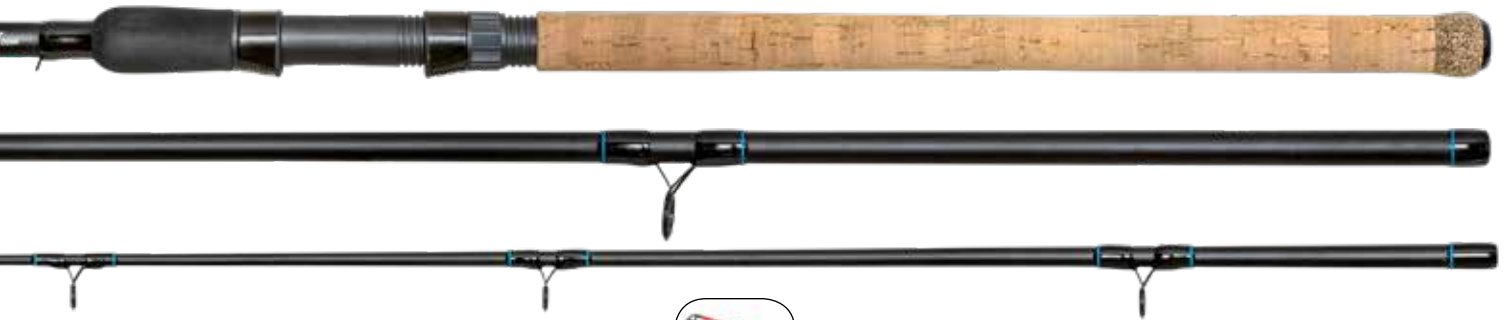

code	length	c.weight	t.length	weight	sec.	guides
CZ 7830	360 cm	150 g	126 cm	330 g	3+3	SIC
CZ 7847	390 cm	180 g	137 cm	360 g	3+3	SIC

WILD CARP FEEDER

FEEDER COMPETITION

The Wild Carp Feeder rod is perfect choice for chasing big fish. Thanks to the used materials, the production technology and the strict quality assurance this rod is extremely loadable, even the big feeding baskets can be casted to a big distance with ease. Comes with 2 glass tips and 1 carbon tip.