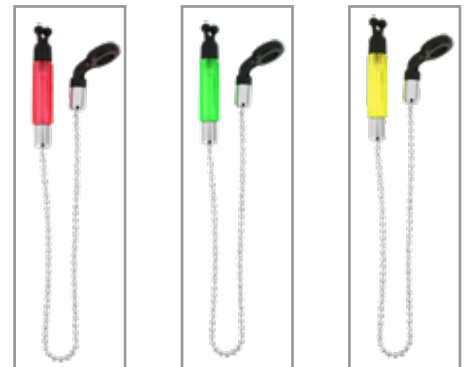

BITE INDICATOR S06-SLIM

- Slim design.
- Integrated holder for chemical light.
- Adjustable line clip.
- Available colours: red, green, blue, yellow.

code	color
CZ 8111	red
CZ 8128	green
CZ 8135	yellow
CZ 8142	blue