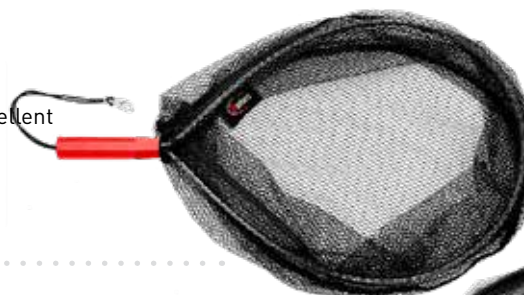

- Head: 50x43x4 centimeteres.
- Total length: 117 centimeteres.
- Shipping length: 56 centimeteres.

new

**HANDY LANDING NET • CZ 2416** PREDATOR-Z

- Fish friendly rubberised mesh (depth: 35 cm).
- Aluminium frame is light in weight and provides excellent strength and durability to the net.
- Non-slip grip handle.
- Wrist strap.
- Size: 36x50/64 cm.