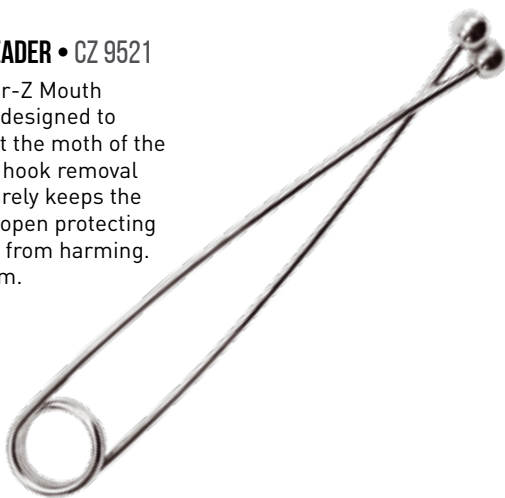

PREDATOR-Z

MOUTH SPREADER • CZ 9521

The Predator-Z Mouth Spreader is designed to spread apart the mouth of the fish making hook removal easy. It securely keeps the mouth held open protecting your fingers from harming.

- Size: 17 cm.