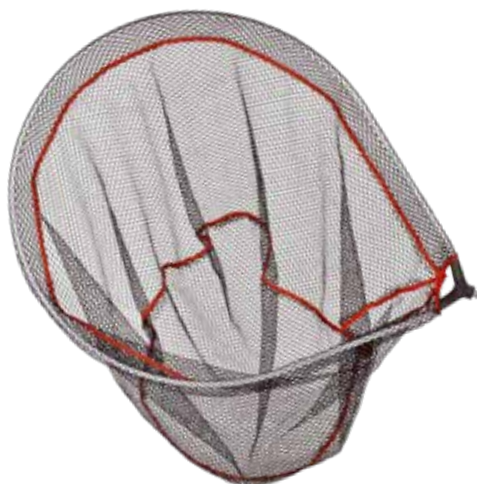

**CZ 6062
FINE MESH LANDING
NET HEAD**

Recommended for feeder and match fishing this net head features strong but fine mesh for protecting the skin of the fish. The size of the head frame made from sturdy metal with square cross section for better load bearing and the depth of the net (50cm) makes it a perfect choice for even middle sized fish. Size: 60x50x50 cm.

3 mm