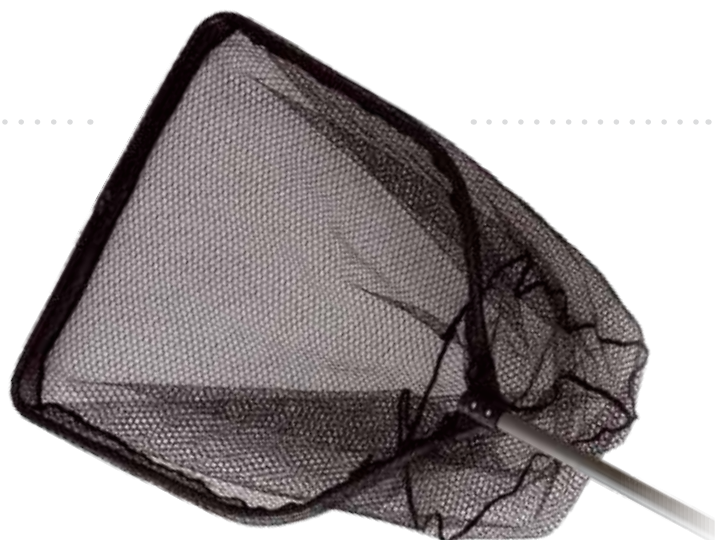

FOLDABLE LANDING NET • CZ 0438

Gun smoke coloured 2 section handle, black rubber mesh and durable folding mechanism are the main features of this landing net.

- Size: 70x60x70cm/180 cm (2 sections).