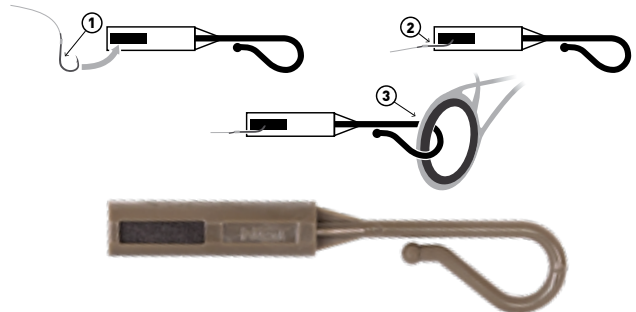

HOOK SECURE • CZ 2545

A pack of 3 hook safe systems. They attach to a rod ring followed by pressing the hook into the foam to prevent scratching the rod. The hook safe system keeps hooks sharp and safe.