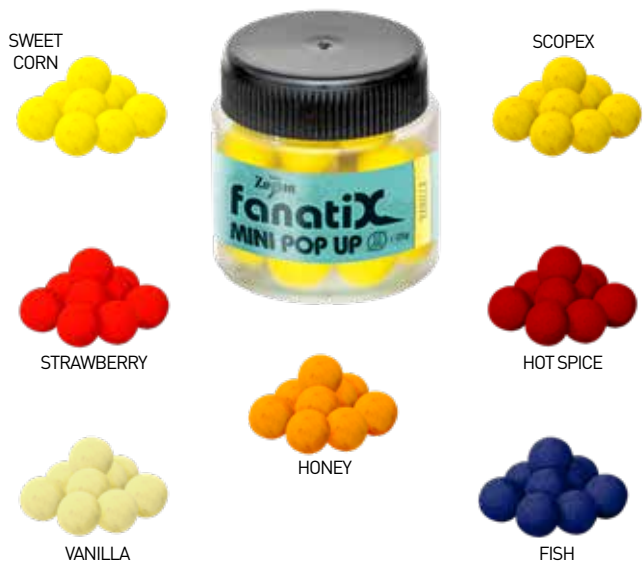

Thanks to its high protein and water soluble amino acid content it makes perfect balanced rigs. If there is no catch or there are not too many fish in the water or even in running waters it is one of the best options.

flavour	code	NET WEIGHT	PCS/CTN	GROSS WEIGHT/CTN
fish essence	CZ 9247	100 g	12	1,50 kg
fruit essence	CZ 9254			
spice essence	CZ 9261			

**PREMIUM NATURAL BOILIE, CLASSIC**

Thanks to its high protein and water soluble amino acid content it makes a perfect hook bait. If there is no catch or there are not too many fish in the water or even in running waters it is one of the best options.

flavour	code	NET WEIGHT	PCS/CTN	GROSS WEIGHT/CTN
fish essence	CZ 9278	120 g	12	1,75 kg
fruit essence	CZ 9285			
spice essence	CZ 9292			

**FANATIX MINI POP UP**

Developed to be used with bait spike but using a thin bait needle threading on a hair rig is also a good choice. They are hard enough to withstand the forces when casting or the poking of a smaller fish. The luring effect is enhanced with some appetizing additive.