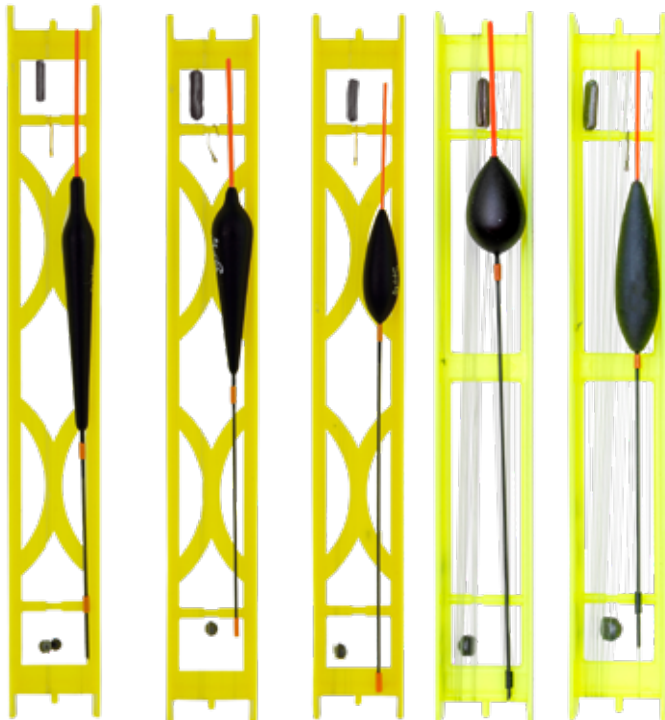

POLE RIG

5 pcs

CZ 2195
1,5 g
8 m
0,16 mm
#14

CZ 2201
2,0 g
8 m
0,16 mm
#14

CZ 2188
1,5 g
8 m
0,16 mm
#14

CZ 9384
2,5 g
8 m
0,14 mm
#12

CZ 9391
3,0 g
8 m
0,14 mm
#12

FLOATS IN DISPLAY, 100 PCS • CZ 7342

A set of 100 floats of different shapes and weights. All of them are equipped with two mounting points and highly visible antenna. Come in a practical cardboard display.

ELONGATED: 88mm, 0.2g (6 pcs) • 120 mm, 0.4g (6 pcs)

ELONGATED TEARDROP: 120 mm, 0.15g (6 pcs) • 133 mm, 0.2g (6 pcs)

TEARDROP: 150 mm, 0.2g (6 pcs) • 153 mm, 0.15g (6 pcs) • 163 mm, 0.4g (6 pcs)
170 mm, 0.5g (6 pcs) • 159 mm, 0.2g (6 pcs) • 166 mm, 0.4g (6 pcs)
73 mm, 0.5g (6 pcs) • 186 mm, 0.75g (10 pcs)

THIN TEARDROP: 157 mm, 0.15g (6 pcs) • 161 mm, 0.2g (6 pcs) • 170 mm, 0.4g (6 pcs)
175 mm, 0.5g (6 pcs)