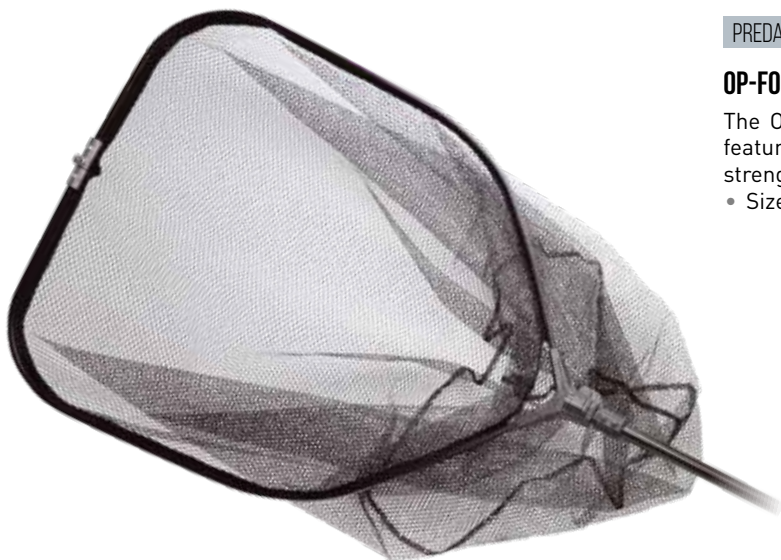

PREDATOR-Z

OP-FOLDABLE LANDING NET • CZ 6605

The OP-Foldable landing net ensures easy landing of your catch featuring foldable head, massive telescopic handle, robust arms, strengthened plastic spreader and rubberized mesh.

- Size: 60x70x180 cm (2 sections).