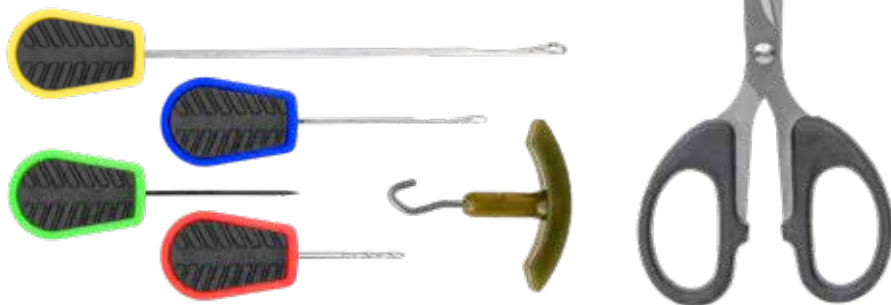

BAIT BANDER • CZ 3996

The Bait Bander makes it fast and simple to load baits into bands. Thanks to the precisely formed prongs even small baits are no match for this tool.