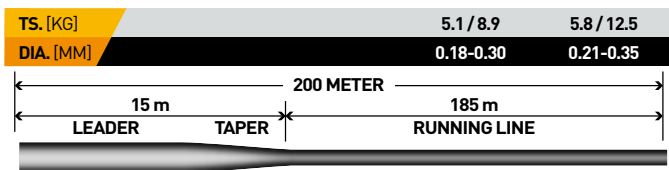

TAPERED LINE FEEDER COMPETITION

The Feeder Competition Tapered Line offers 185 meters of the thinner line and a knotless taper going up to the thicker leader making a 15 meters long tapered leader. The thin main line runs easily through the guides enabling longer casts. The tapered section avoids having a knot for weeds to snag on. The thicker section ensures an efficient fight and lowers the chance of losing the fish. Especially recommended for feeder and method feeder fishing.

200
meters

code	diameter	PT-test*
CZ 7656	∅0.18-0.30 mm	5,1/8,9 kg
CZ 7663	∅0.21-0.35 mm	5,8/12,5 kg