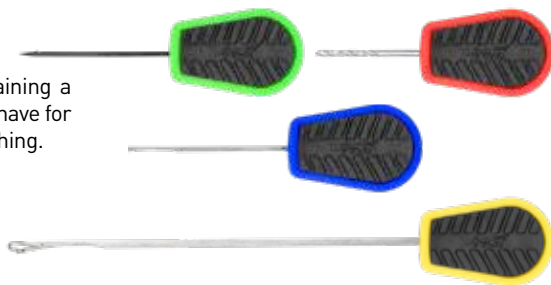

**CZ 2798
ENTRANT CARP NEEDLE SET**

Handy set of four baiting tools containing a drill and three needles. A really must have for boilie feeder or traditional types of fishing.

- Bait Drill (Ø1.5x22 mm).
- Stringer Needle (1x2x100 mm).
- Gated Needle (0.5x1.2x43 mm).
- Barbed Needle (Ø1x40 mm).

ORIGO NEEDLE SET 4+1 • CZ 2873 MARSHAL

A handy set of five containing four needles and a drill made of stainless steel with ergonomic handle. The two needles with the safety latch is perfect for threading drilled pellets, softer boilies or PVA bags. The other two with barb can be used for smaller hook baits without a hole, even for corn or tigernut. The drill can easily hole even a hard pellet or boilie.

- Stringer / stix needle (1.5. x 1.0 x 115 mm).
- Gated Needle (1.2. x 0.8 x 50 mm).
- Boilie Needle (Ø 1 x 50 mm).
- Fine Baiting Needle (Ø 1 x 50 mm).
- Bait Drill (Ø 1.5 x 30 mm).

TEMPO NEEDLE & SCISSORS SET • CZ 5287

A handy pack of 3 needles, a drill, a knot tester and a pair of scissors featuring quality stem and easy grip handle.