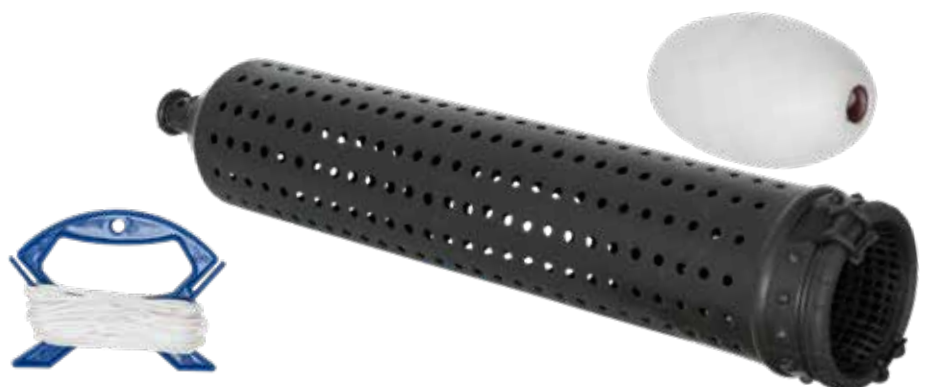

**WORM SCISSORS • CZ 6446**

Multi-blade scissors to chop the worms in a snap. Stainless steel and durable handle features this handy item.

- Length: 12 cm.

**FEEDING TUBE SET • CZ 3252**

Ingenious set of a perforated tube with lid, a strong line on a spool and a buoy. Fill it up with the bait of your choice then lower it to the bottom at the desired spot. The bait slowly leaks out of the tube and thanks to the buoy you can precisely cast the hook to the area you fed. Size: Ø12x68 cm.