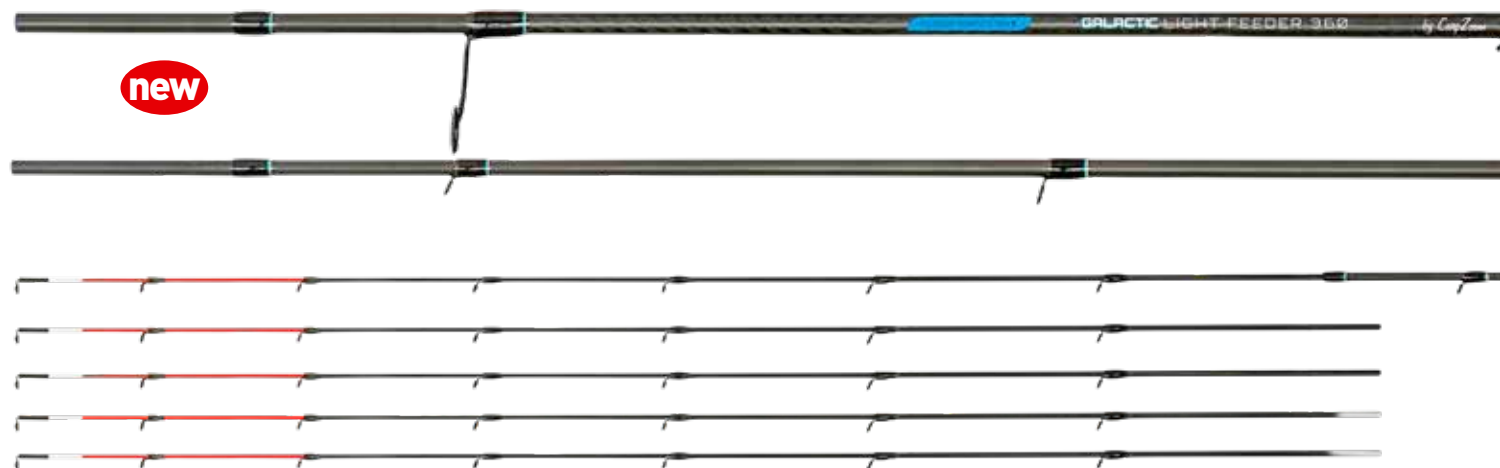

ARCANE FLOAT

Slim and light, the Arcane Float still has enough power to handle big carp carp if required. The single-leg guides with SIC inserts help to maintain the original characteristic of the blank. It comes complete with EVA/cork handle.

code	length	c. weight	t. length	weight	sec.	guides
CZ 6285	360 cm	7-30 g	125 cm	190 g	3	SIC
CZ 6292	390 cm	15-40 g	135 cm	235 g	3	SIC