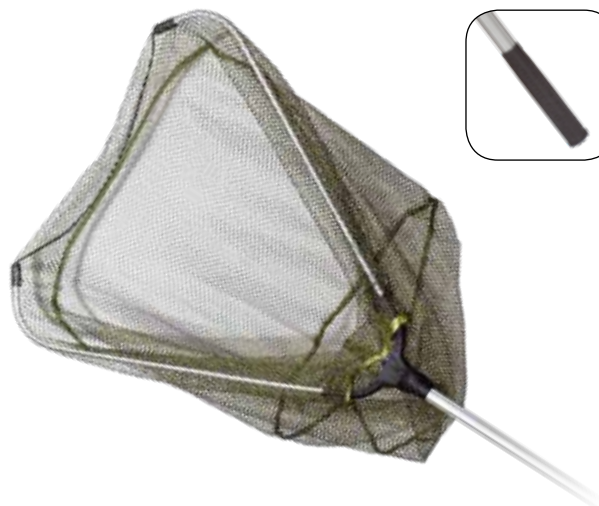

BETA-N 2 SECTION LANDING NET

Foldable head, telescopic handle, strengthened plastic spreader and 8mm green mesh feature the BETA-N.

code	size
CZ 0061	50x50x150 cm (2 sections)
CZ 0054	50x50x180 cm (2 sections)
CZ 0078	50x50x220 cm (2 sections)