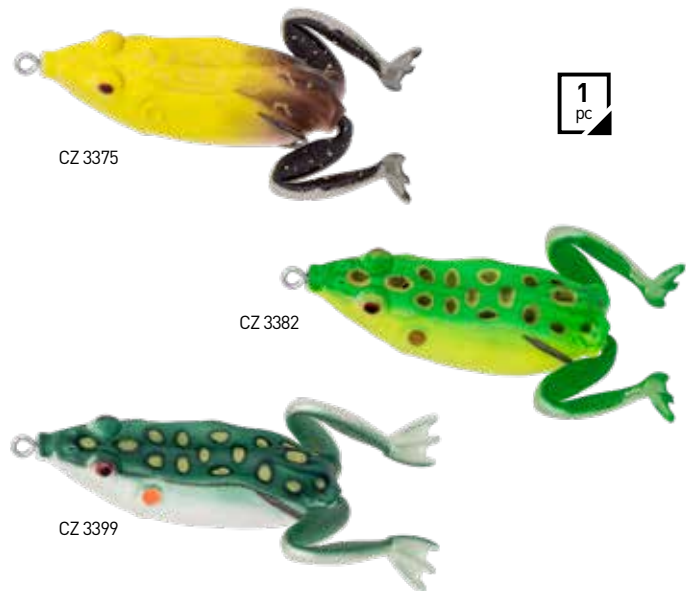

JUMPING FROG PREDATOR-Z

A perfect choice if the target fish is pike, smallmouth bass or smaller catfish. Thanks to the shape of the legs it creates smaller waves even when retrieving slowly just like a real frog. The waves and the splatter it generates can be increased with some sudden moves. Thanks to the placement of the hooks it is completely weedless. Size: 6,5cm/15,5g.