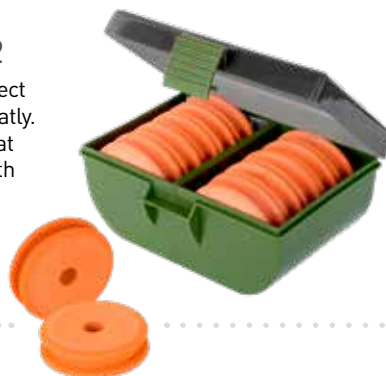

**CZ 7526  
EVA HOOK LINK SPOOL SET, 12 SPOOLS**

**CHOD/ZIG RIG BOX • CZ 9712**

The Chod/Zig Rig Box is perfect for storing rigs safely and neatly. Ideal for longer hooklinks that will not fit in a standard length rig wallet. Complete with 10 foam spools and 10 pins. Size: 34x8x2,3 cm.