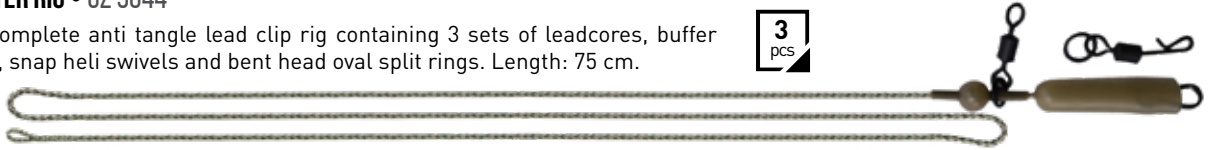

ANTI-TANGLE LEAD CLIP RIG • CZ 9637

Ready-made and complete helicopter rig containing 3 sets of PVC tubes, quick change swivels, lead clips, tail rubbers and rolling swivels. Length: 50 cm.

3 pcs

LEADCORE HELICOPTER RIG • CZ 9644

Ready-made and complete anti tangle lead clip rig containing 3 sets of leadcores, buffer beads, heli swivels, snap heli swivels and bent head oval split rings. Length: 75 cm.

3 pcs