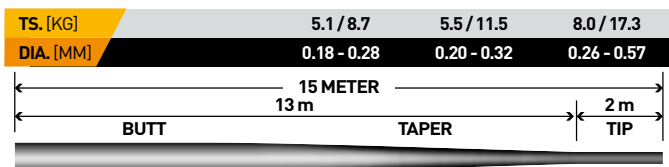

TAPERED LEADER FEEDER COMPETITION

Tapered leader line for taking the shock of casting a heavy feeder or spod long distances. The thicker section is an effective shock leader while the thinner section is easy to tie with a small knot to the main line and runs through the guides easily. Perfect for feeder and match fishing.

5x
15m

code	diameter	PT-test*
CZ 7625	∅0.18-0.28 mm	5,1/8,7 kg
CZ 7632	∅0.20-0.32 mm	5,5/11,5 kg
CZ 7649	∅0.26-0.57 mm	8,0/17,3 kg